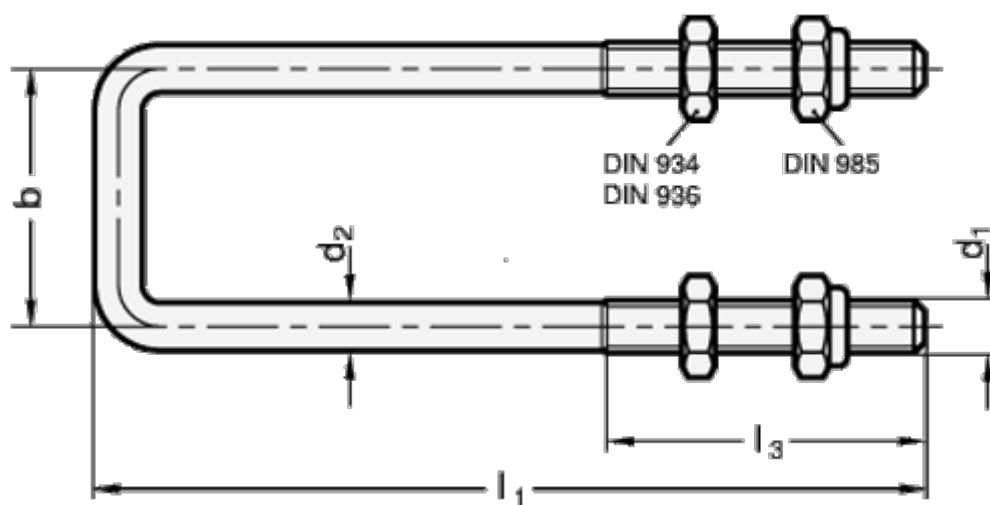

Article number: 209512M1255421ST

Description: E+G Pulling latches for clamps GN 852
GN 951.2-M12-55-421-ST

Measures

b = 55
d₁ = M12
d₂ = 10.8
l₁ = 421
l₃ = 60.0